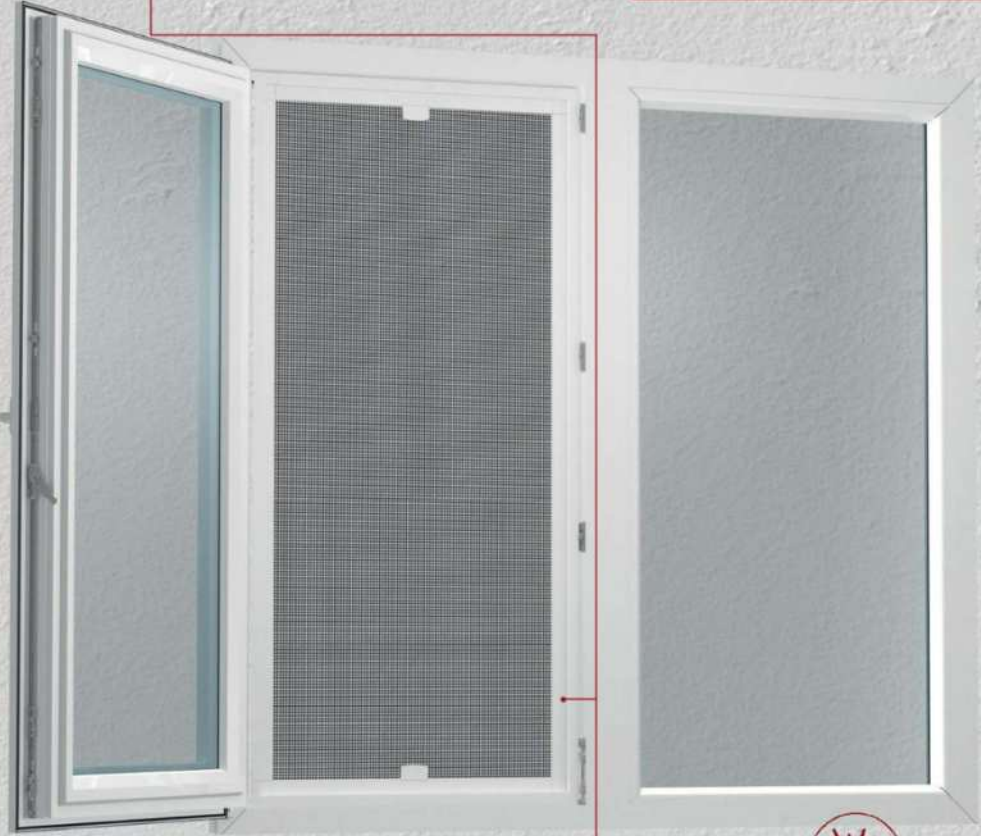

PRACTICAL INSECT SCREEN SYSTEM

PRACTICAL INSECT SCREEN SYSTEM

EASY TO USE

Colour Options

AESTHETIC LOOK