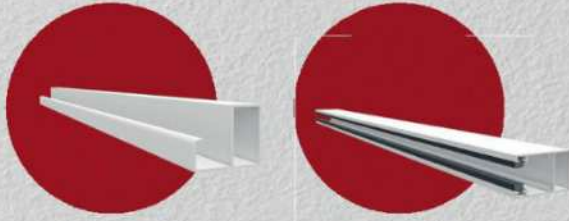

# ROLLER INSECT SCREEN

In a roller insect screen the mesh rolls into a cassette that can be fitted horizontally or vertically. The roll of mesh in the cassette is also spring tensioned, so when the screen is extended and then released, it gently rolls back into the cassette.